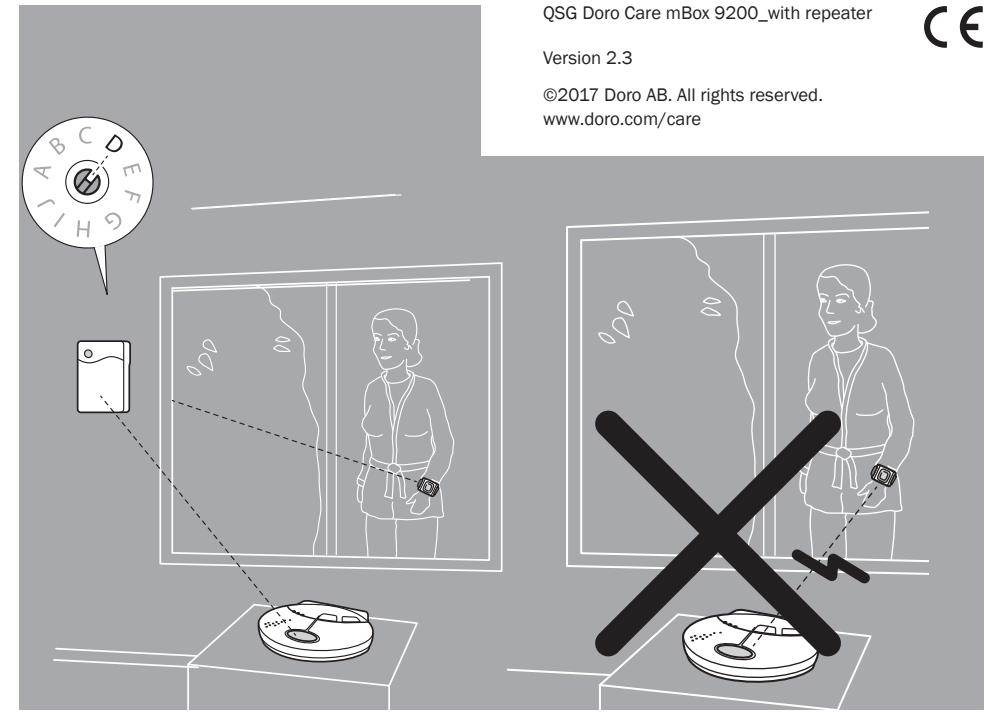

mBox 9200

doro 

ABCDEFGHIJ

QSG Doro Care mBox 9200_with repeater
Version 2.3
©2017 Doro AB. All rights reserved.
www.doro.com/care